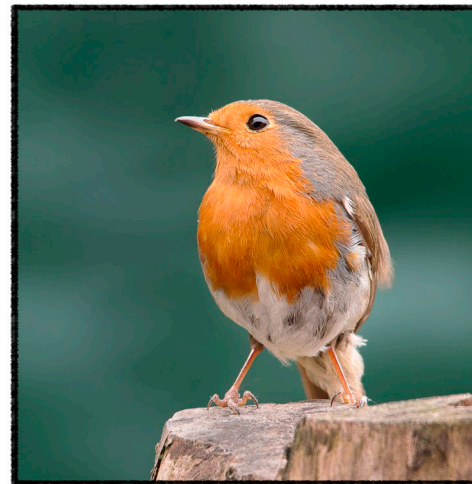

# Garden birds spotter sheet

**Worcestershire  
Wildlife Trust**

**House sparrow**

**Woodpigeon**

**Robin**

**Long-tailed tit**

**Great tit**

**Blue tit**

**Blackbird**

**Starling**

Photo credits: Vince Garvey, Ruth Bourne, George Hauxwell, Karen Summers, Andy Nash, Brian Eacock

**#DOORSTEPWILDLIFE**