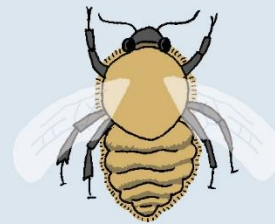

# Bee identification

All bumblebees shown are worker bees

14-17mm

Buff-tailed bumblebee

12-18mm

Willoughby's leafcutter bee

11mm

Red mason bee

10-16mm

Tree bumblebee

12-18mm

White-tailed bumblebee

13-14mm

Red-tailed bumblebee

10mm

Tawny mining bee

13mm

Common carder bee

13mm

Wool carder bee

14-15mm

Hairy footed flower bee