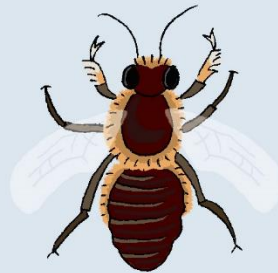

# Bee identification

All bumblebees shown are worker bees

14-17mm

Buff-tailed bumblebee

12-18mm

Willoughby's leafcutter bee

11mm

Red mason bee

10-16mm

Tree bumblebee

12-18mm

White-tailed bumblebee

13-14mm

Red-tailed bumblebee

10mm

Tawny mining bee