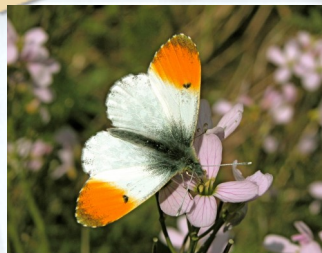

# Garden Butterflies Spotter Sheet

**Worcestershire  
Wildlife Trust**

**Peacock**

**Small white**

**Holly blue**

**Large white**

**Comma**

**Orange tip**